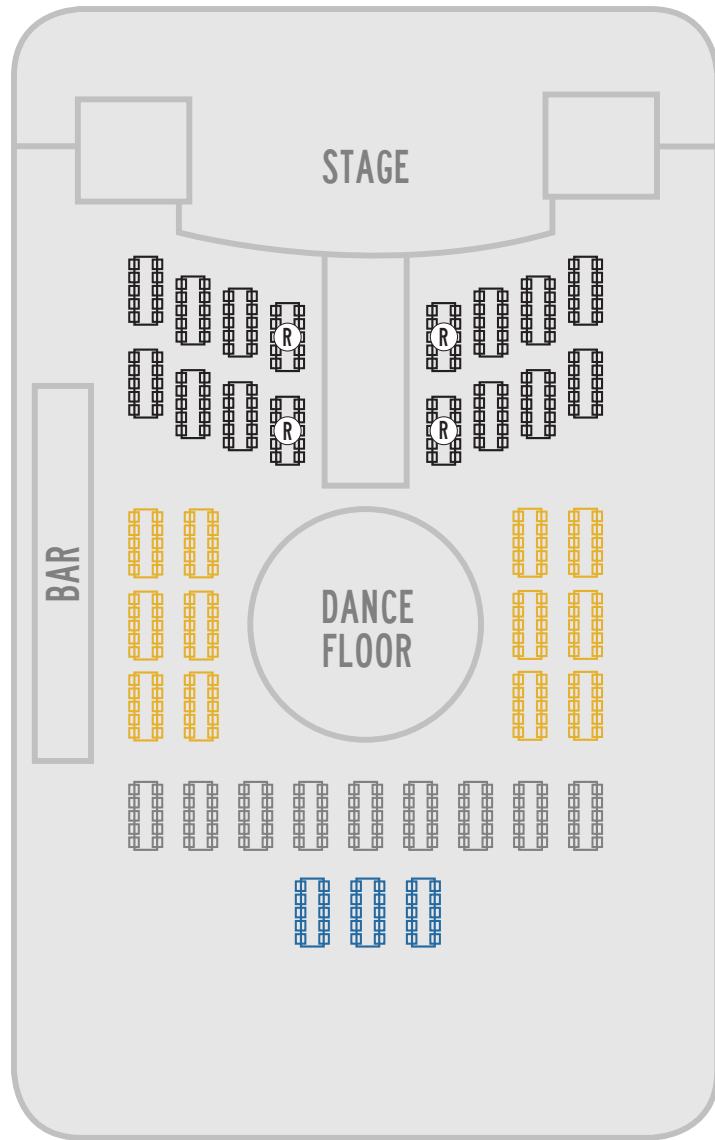

FLOOR PLAN & TICKET CATEGORIES

CHILDREN*	SILVER	GOLD	PLATINUM
\$100	\$170	\$210	\$250

TICKET BENEFITS				
Entry ticket	✓	✓	✓	✓
Assorted mezedes on your table on arrival	-	✓	-	✓
Full dinner table service	✓	-	✓	✓
Tea and coffee	✓	✓	✓	✓
Traditional Greek desserts	-	-	-	✓
Wait staff available to take drink orders table-side with EFTPOS	-	-	✓	✓
Two free drink vouchers	-	-	-	✓
Goodie bag with items from our sponsors	-	-	-	✓

Floor plan reflects the general layout of the venue at this time.
For some events the layout and specific locations of the tables may change without notice.

* Children under 18 years of age are able to be seated in the discounted 'Children's Zone', otherwise full ticket price will apply when sitting in Platinum, Gold or Silver areas. Children's Zone will receive a kids menu for dinner.